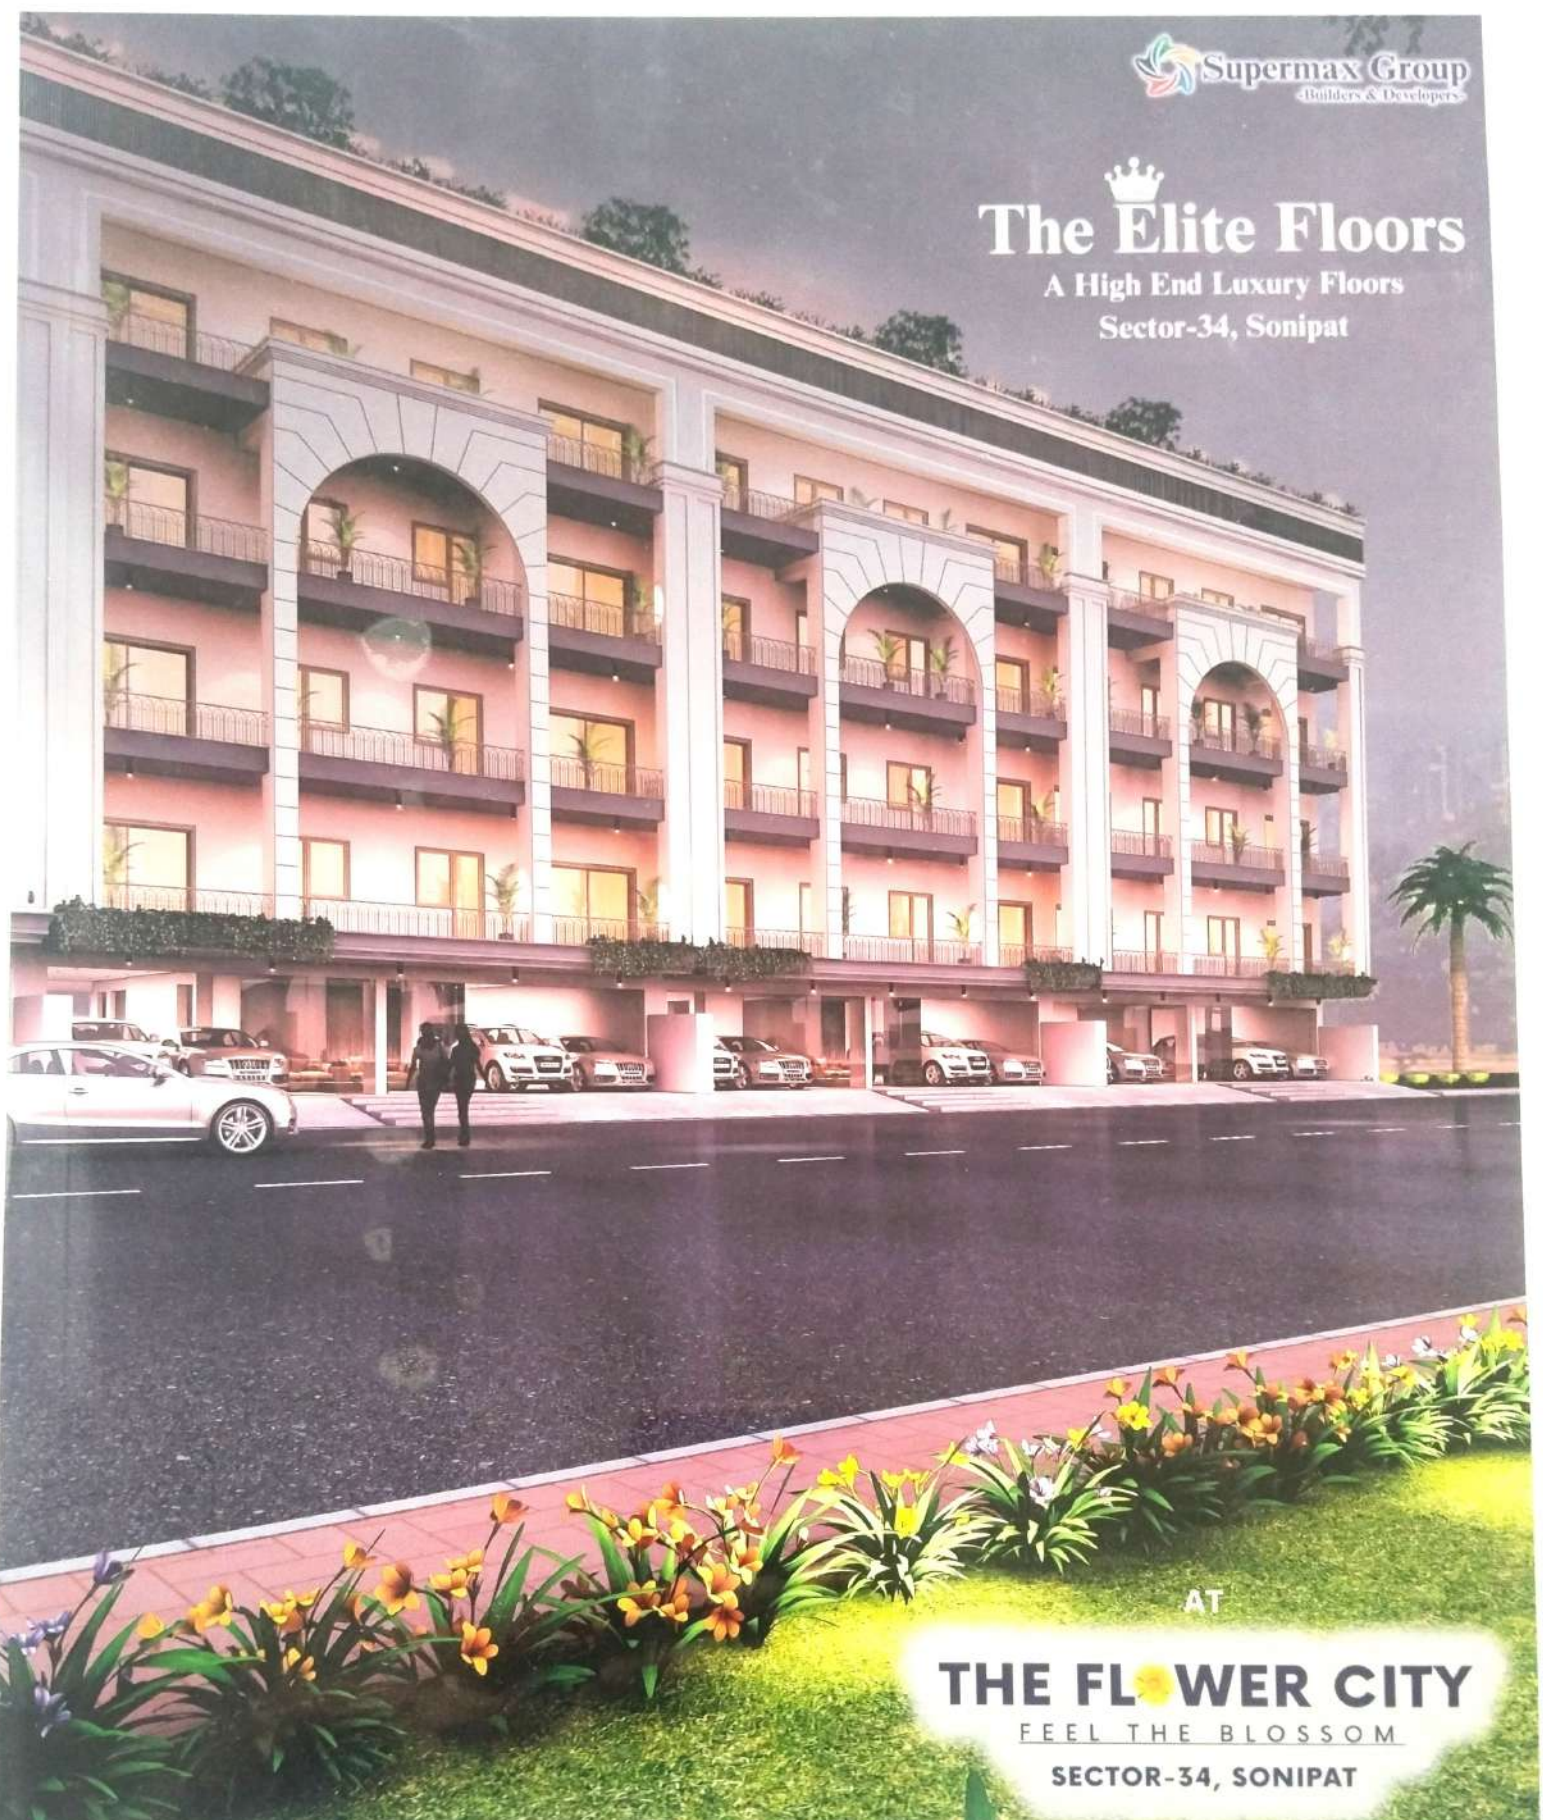

# THE FLOWER CITY

FEEL THE BLOSSOM

SECTOR-34, SONIPAT

SONIPAT ITI CHOWK

TO SONIPAT

14.0M WIDE ROAD

EXIT

TO RATHDHANA

# The Elite Floors

A High End Luxury Floors  
Sector-34, Sonipat

AT

**THE FLOWER CITY**

FEEL THE BLOSSOM

SECTOR-34, SONIPAT

AT  
**THE FLOWER CITY**  
FEEL THE BLOSSOM  
SECTOR-34, SONIPAT