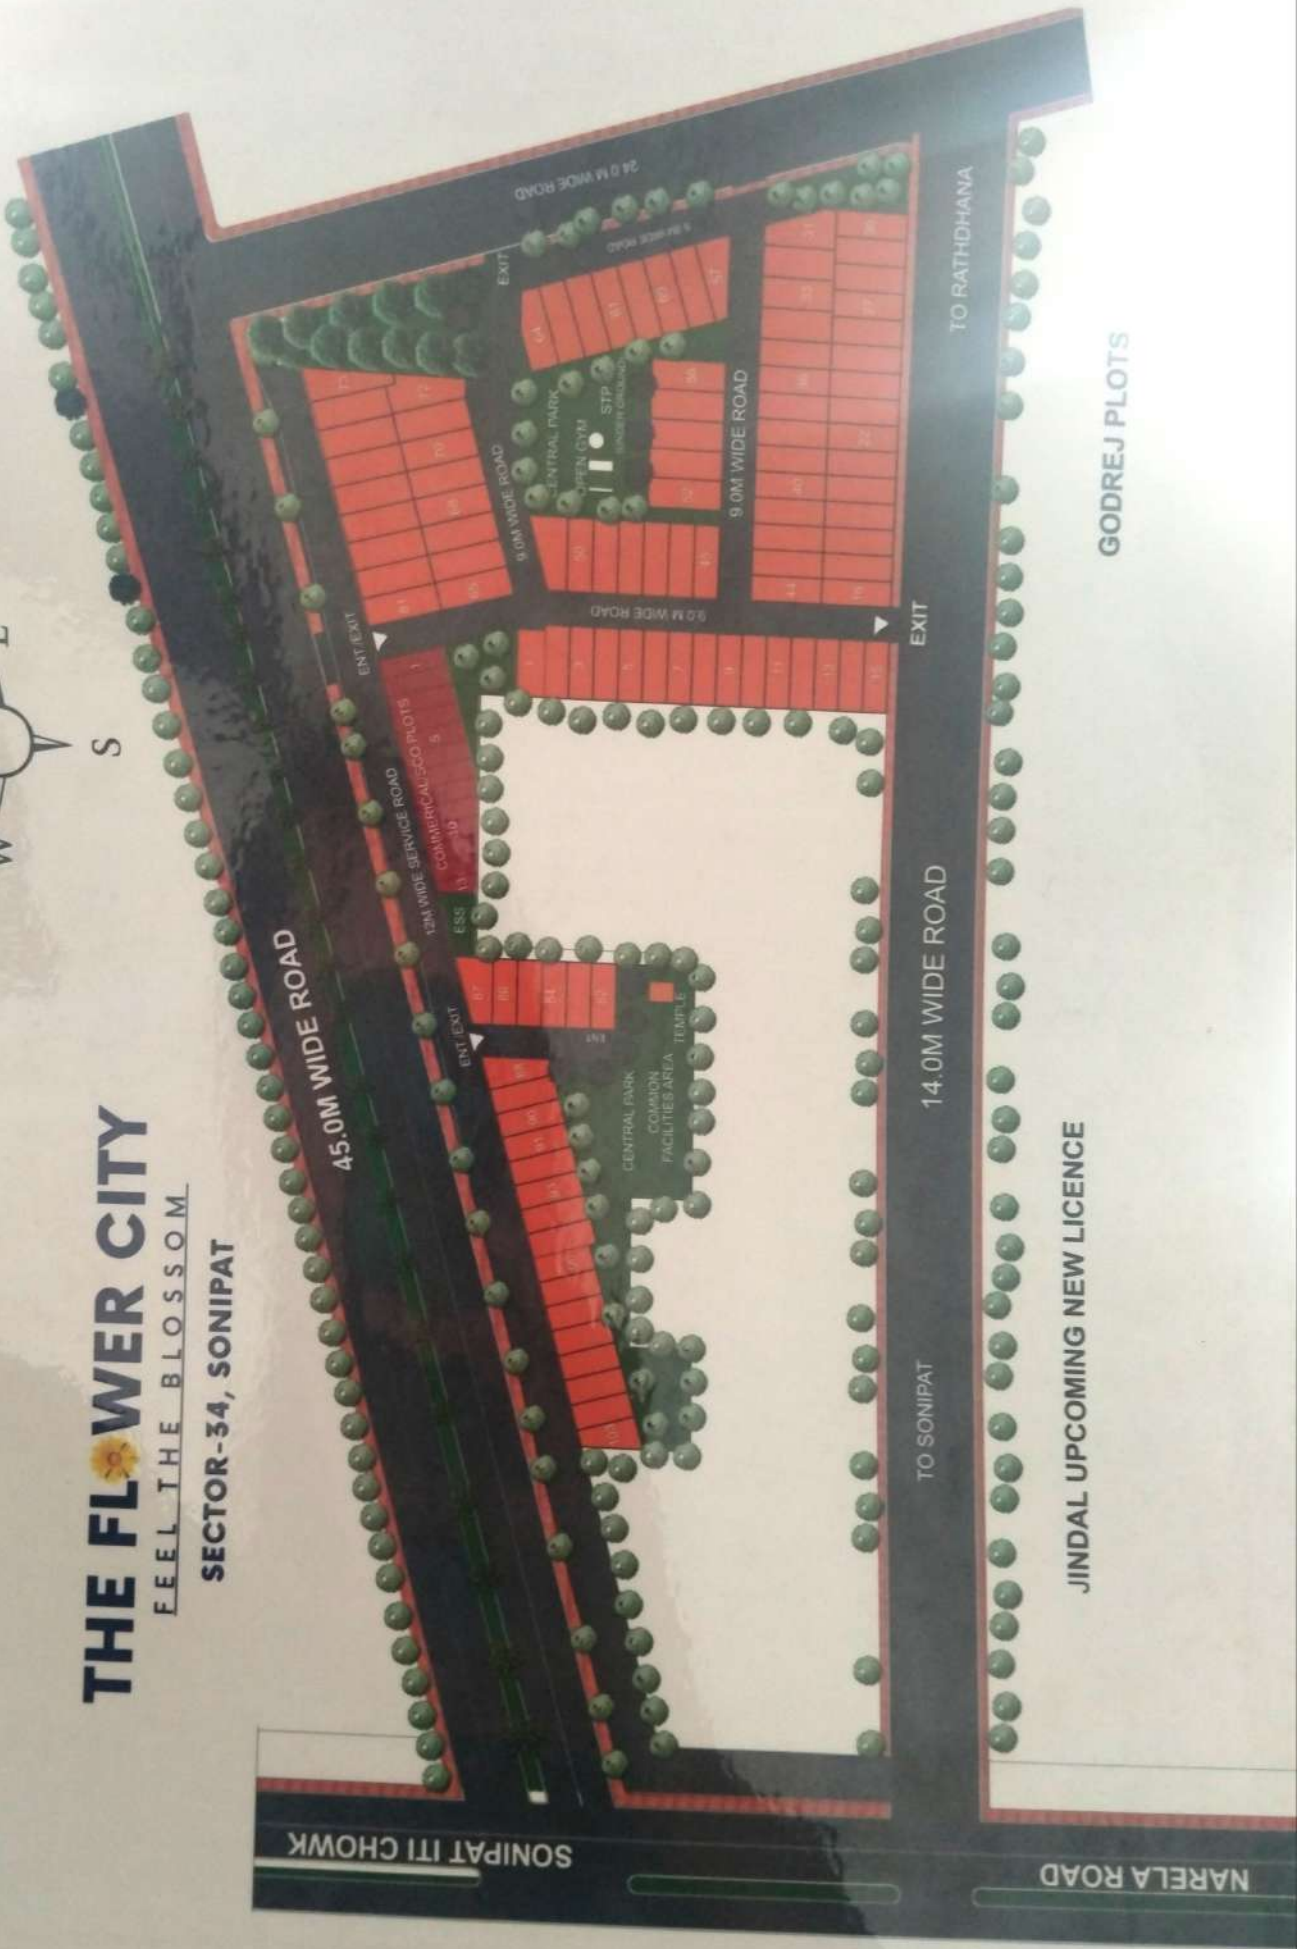

# THE FLOWER CITY

FEEL THE BLOSSOM

SECTOR-34, SONIPAT

SONIPAT ITI CHOWK

TO SONIPAT

14.0M WIDE ROAD

EXIT

TO RATHDHANA

JINDAL UPCOMING NEW LICENCE

GODREJ PLOTS

day well to Panu... 2790

# The Elite Floors

A High End Luxury Floors  
Sector-34, Sonipat

AT

**THE FLOWER CITY**

FEEL THE BLOSSOM

SECTOR-34, SONIPAT

AT  
**THE FLOWER CITY**  
FEEL THE BLOSSOM  
SECTOR-34, SONIPAT